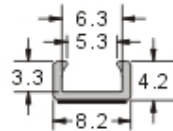

Part No.	Suitable	Length
TD-1	6.5mm	2M