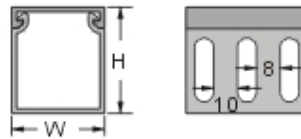

Close Slot Wiring Ducts

- Close slot design facilitate easy installation or removal of cover.
- Cut optionally wherever wire insertion/extension is necessary.

Part No.	Size WxH	Wires to be Contained	Length
WDC-2530-8	25x 30	15 ~ 25 pcs	2M
WDC-2560-8	25x 60	40 ~ 45 pcs	
WDC-4040-8	40x 40	60 ~ 70 pcs	
WDC-4060-8	40x 60	100 ~ 115 pcs	
WDC-4080-8	40x 80	120 ~ 135 pcs	
WDC-5050-8	50x 50	80 ~ 90 pcs	
WDC-6060-8	60x 60	120 ~ 135 pcs	
WDC-6080-8	60x 80	180 ~ 210 pcs	
WDC-8080-8	80x 80	240 ~ 290 pcs	
WDC-100100-8	100x 100	300 ~ 400 pcs	